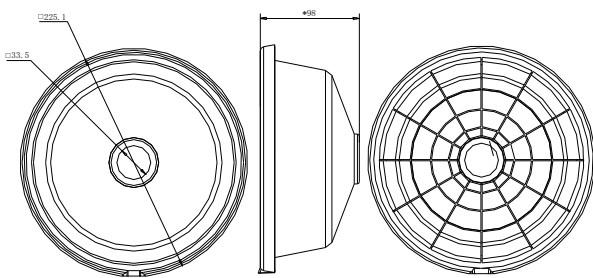

DS-1253ZJ-L

Rain Shade for Outdoor Dome Camera

Features:

- Water chute design for preventing rainwater from flowing to camera housing;
- Prevent direct sunlight and improve image quality;
- Rain protection and six-level windproof;
- Weaken the possibility of freezing;
- Match up with wall mount(DS-1273ZJ series)

Dimension:

Order Model:

DS-1253ZJ-L

Parameter:

Model	DS-1253ZJ-L
Parameters	Rain Shade for Outdoor Dome Camera
Appearance	Hikvision White
Material	PP+30%GF
Dimension	Φ 225.1×98mm
Weight	198g

Notice:

- The rain shade should be installed on flat wall
- The wall must be capable of supporting over 3 times as much as the total weight of the camera and accessory.

Note: The actual dome camera may vary from the picture above.